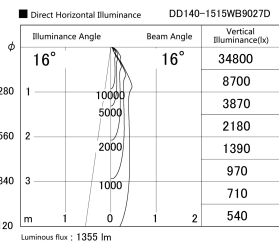

Item no. DD140-1515WB9027D

Series Name: Cledy spark (Deep cone)  
(DD140-D)

Installation	Recessed mount
Type	Fixed downlight Φ100
Fixture wattage	14W
Beam angle	16
Color Temp.	2700K
CRI	Ra>90
Luminous	1355 lm
Body	Die-castaluminumalloy
Body finish	N/A
Trim finish	Black
Reflector finish	White
IP Rate	IP20
Light source	COB module
Input Voltage	AC220~240V
Dimming Type	Non-Dimmable
Certificate	CE,CCC
Cut Hole	100mm