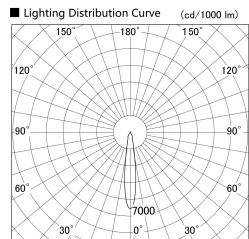

Item no. DD140-1515WB9027D

Series Name: Cledy spark (Deep cone)  
(DD140-D)

Installation	Recessed mount
Type	Fixed downlight Φ100
Fixture wattage	14W
Beam angle	16
Color Temp.	2700K
CRI	Ra>90
Luminous	1355 lm
Body	Die-castaluminumalloy
Body finish	N/A
Trim finish	Black
Reflector finish	White
IP Rate	IP20
Light source	COB module
Input Voltage	AC220~240V
Dimming Type	Non-Dimmable
Certificate	CE,CCC
Cut Hole	100mm