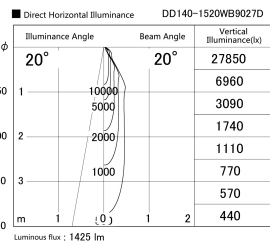

Item no. DD140-1520WB9027D

Series Name: Cledy spark (Deep cone)  
(DD140-D)

Installation	Recessed mount
Type	Fixed downlight Φ100
Fixture wattage	14W
Beam angle	20
Color Temp.	2700K
CRI	Ra>90
Luminous	1424 lm
Body	Die-cast aluminum alloy
Body finish	N/A
Trim finish	Black
Reflector finish	White
IP Rate	IP20
Light source	COB module
Input Voltage	AC220~240V
Dimming Type	Non-Dimmable
Certificate	CE,CCC
Cut Hole	100mm