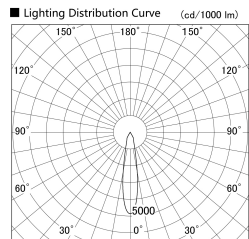

Item no. DD140-1520WB9027D

Series Name: Cledy spark (Deep cone)  
(DD140-D)

Installation	Recessed mount
Type	Fixed downlight Φ100
Fixture wattage	14W
Beam angle	20
Color Temp.	2700K
CRI	Ra>90
Luminous	1424 lm
Body	Die-cast aluminum alloy
Body finish	N/A
Trim finish	Black
Reflector finish	White
IP Rate	IP20
Light source	COB module
Input Voltage	AC220~240V
Dimming Type	Non-Dimmable
Certificate	CE,CCC
Cut Hole	100mm