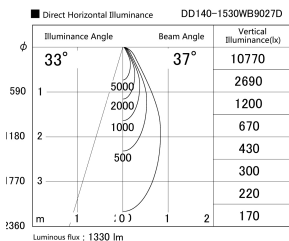

Item no. DD140-1530WB9027D

Series Name: Cledy spark (Deep cone)  
(DD140-D)

Installation	Recessed mount
Type	Fixed downlight Φ100
Fixture wattage	14W
Beam angle	37
Color Temp.	2700K
CRI	Ra>90
Luminous	1331 lm
Body	Die-cast aluminum alloy
Body finish	N/A
Trim finish	Black
Reflector finish	White
IP Rate	IP20
Light source	COB module
Input Voltage	AC220~240V
Dimming Type	Non-Dimmable
Certificate	CE,CCC
Cut Hole	100mm