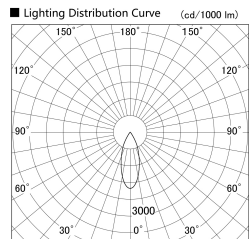

Item no. DD140-1530WB9027D

Series Name: Cledy spark (Deep cone)  
(DD140-D)

Installation	Recessed mount
Type	Fixed downlight Φ100
Fixture wattage	14W
Beam angle	37
Color Temp.	2700K
CRI	Ra>90
Luminous	1331 lm
Body	Die-cast aluminum alloy
Body finish	N/A
Trim finish	Black
Reflector finish	White
IP Rate	IP20
Light source	COB module
Input Voltage	AC220~240V
Dimming Type	Non-Dimmable
Certificate	CE,CCC
Cut Hole	100mm