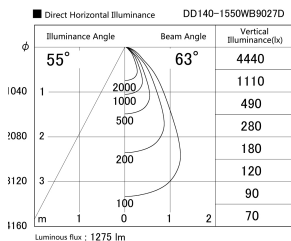

Item no. DD140-1550WB9027D

Series Name: Cledy spark (Deep cone)  
(DD140-D)

Installation	Recessed mount
Type	Fixed downlight $\Phi$ 100
Fixture wattage	14W
Beam angle	63
Color Temp.	2700K
CRI	Ra>90
Luminous	1273 lm
Body	Die-cast aluminum alloy
Body finish	N/A
Trim finish	Black
Reflector finish	White
IP Rate	IP20
Light source	COB module
Input Voltage	AC220~240V
Dimming Type	Non-Dimmable
Certificate	CE,CCC
Cut Hole	100mm