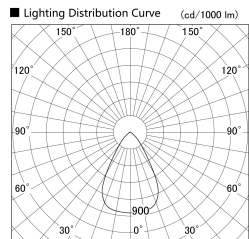

Item no. DD140-1550WB9027D

Series Name: Cledy spark (Deep cone)  
(DD140-D)

Installation	Recessed mount
Type	Fixed downlight $\Phi$ 100
Fixture wattage	14W
Beam angle	63
Color Temp.	2700K
CRI	Ra>90
Luminous	1273 lm
Body	Die-cast aluminum alloy
Body finish	N/A
Trim finish	Black
Reflector finish	White
IP Rate	IP20
Light source	COB module
Input Voltage	AC220~240V
Dimming Type	Non-Dimmable
Certificate	CE,CCC
Cut Hole	100mm