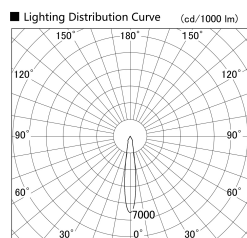

Item no. DD140-2015WB9027D

Series Name: Cledy spark (Deep cone)  
(DD140-D)

Installation	Recessed mount
Type	Fixed downlight $\Phi$ 100
Fixture wattage	21W
Beam angle	16
Color Temp.	2700K
CRI	Ra>90
Luminous	1891 lm
Body	Die-castaluminumalloy
Body finish	N/A
Trim finish	Black
Reflector finish	White
IP Rate	IP20
Light source	COB module
Input Voltage	AC220~240V
Dimming Type	Non-Dimmable
Certificate	CE,CCC
Cut Hole	100mm