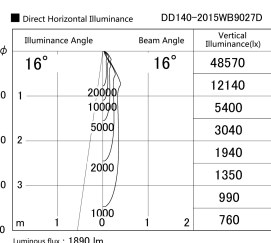

Item no. DD140-2015WB9027D

Series Name: Cledy spark (Deep cone)  
(DD140-D)

Installation	Recessed mount
Type	Fixed downlight $\Phi$ 100
Fixture wattage	21W
Beam angle	16
Color Temp.	2700K
CRI	Ra>90
Luminous	1891 lm
Body	Die-castaluminumalloy
Body finish	N/A
Trim finish	Black
Reflector finish	White
IP Rate	IP20
Light source	COB module
Input Voltage	AC220~240V
Dimming Type	Non-Dimmable
Certificate	CE,CCC
Cut Hole	100mm