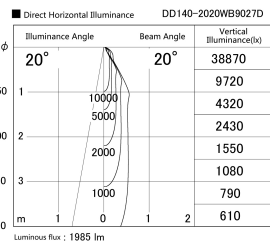

Item no. DD140-2020WB9027D

Series Name: Cledy spark (Deep cone)
(DD140-D)

Installation	Recessed mount
Type	Fixed downlight Φ100
Fixture wattage	21W
Beam angle	20
Color Temp.	2700K
CRI	Ra>90
Luminous	1987 lm
Body	Die-castaluminumalloy
Body finish	N/A
Trim finish	Black
Reflector finish	White
IP Rate	IP20
Light source	COB module
Input Voltage	AC220~240V
Dimming Type	Non-Dimmable
Certificate	CE,CCC
Cut Hole	100mm