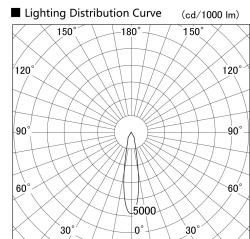

Item no. DD140-2020WB9027D

Series Name: Cledy spark (Deep cone)
(DD140-D)

Installation	Recessed mount
Type	Fixed downlight Φ100
Fixture wattage	21W
Beam angle	20
Color Temp.	2700K
CRI	Ra>90
Luminous	1987 lm
Body	Die-castaluminumalloy
Body finish	N/A
Trim finish	Black
Reflector finish	White
IP Rate	IP20
Light source	COB module
Input Voltage	AC220~240V
Dimming Type	Non-Dimmable
Certificate	CE,CCC
Cut Hole	100mm