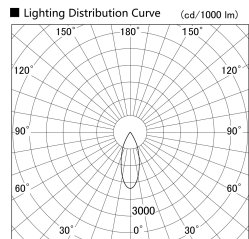

Item no. DD140-2030WB9027D

Series Name: Cledy spark (Deep cone)
(DD140-D)

Installation	Recessed mount
Type	Fixed downlight Φ 100
Fixture wattage	21W
Beam angle	37
Color Temp.	2700K
CRI	Ra>90
Luminous	1857 lm
Body	Die-cast aluminum alloy
Body finish	N/A
Trim finish	Black
Reflector finish	White
IP Rate	IP20
Light source	COB module
Input Voltage	AC220~240V
Dimming Type	Non-Dimmable
Certificate	CE,CCC
Cut Hole	100mm