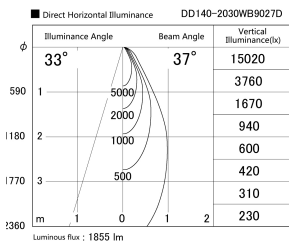

Item no. DD140-2030WB9027D

Series Name: Cledy spark (Deep cone)
(DD140-D)

Installation	Recessed mount
Type	Fixed downlight Φ 100
Fixture wattage	21W
Beam angle	37
Color Temp.	2700K
CRI	Ra>90
Luminous	1857 lm
Body	Die-cast aluminum alloy
Body finish	N/A
Trim finish	Black
Reflector finish	White
IP Rate	IP20
Light source	COB module
Input Voltage	AC220~240V
Dimming Type	Non-Dimmable
Certificate	CE,CCC
Cut Hole	100mm