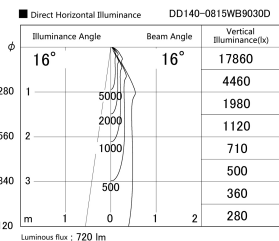

Item no. DD140-0815WB9030D

Series Name: Cledy spark (Deep cone)
(DD140-D)

Installation	Recessed mount
Type	Fixed downlight Φ100
Fixture wattage	7.5W
Beam angle	16
Color Temp.	3000K
CRI	Ra>90
Luminous	722 lm
Body	Die-castaluminumalloy
Body finish	N/A
Trim finish	Black
Reflector finish	White
IP Rate	IP20
Light source	COB module
Input Voltage	AC220~240V
Dimming Type	Non-Dimmable
Certificate	CE,CCC
Cut Hole	100mm