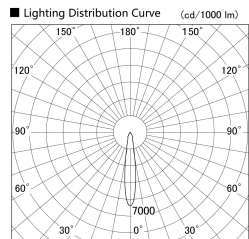

Item no. DD140-0815WB9030D

Series Name: Cledy spark (Deep cone)
(DD140-D)

Installation	Recessed mount
Type	Fixed downlight Φ100
Fixture wattage	7.5W
Beam angle	16
Color Temp.	3000K
CRI	Ra>90
Luminous	722 lm
Body	Die-castaluminumalloy
Body finish	N/A
Trim finish	Black
Reflector finish	White
IP Rate	IP20
Light source	COB module
Input Voltage	AC220~240V
Dimming Type	Non-Dimmable
Certificate	CE,CCC
Cut Hole	100mm