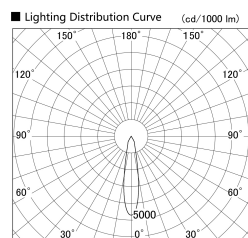

Item no. DD140-0820WB9030D

Series Name: Cledy spark (Deep cone)
(DD140-D)

Installation	Recessed mount
Type	Fixed downlight Φ100
Fixture wattage	7.5W
Beam angle	20
Color Temp.	3000K
CRI	Ra>90
Luminous	766 lm
Body	Die-castaluminumalloy
Body finish	N/A
Trim finish	Black
Reflector finish	White
IP Rate	IP20
Light source	COB module
Input Voltage	AC220~240V
Dimming Type	Non-Dimmable
Certificate	CE,CCC
Cut Hole	100mm