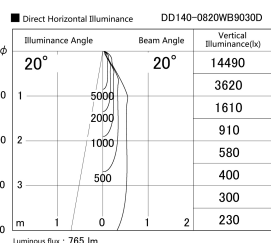

Item no. DD140-0820WB9030D

Series Name: Cledy spark (Deep cone)
(DD140-D)

Installation	Recessed mount
Type	Fixed downlight Φ100
Fixture wattage	7.5W
Beam angle	20
Color Temp.	3000K
CRI	Ra>90
Luminous	766 lm
Body	Die-castaluminumalloy
Body finish	N/A
Trim finish	Black
Reflector finish	White
IP Rate	IP20
Light source	COB module
Input Voltage	AC220~240V
Dimming Type	Non-Dimmable
Certificate	CE,CCC
Cut Hole	100mm