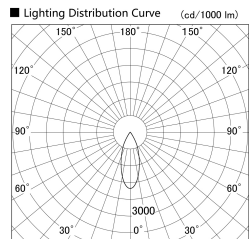

Item no. DD140-0830WB9030D

Series Name: Cledy spark (Deep cone)  
(DD140-D)

Installation	Recessed mount
Type	Fixed downlight $\Phi$ 100
Fixture wattage	7.5W
Beam angle	37
Color Temp.	3000K
CRI	Ra>90
Luminous	718 lm
Body	Die-cast aluminum alloy
Body finish	N/A
Trim finish	Black
Reflector finish	White
IP Rate	IP20
Light source	COB module
Input Voltage	AC220~240V
Dimming Type	Non-Dimmable
Certificate	CE,CCC
Cut Hole	100mm