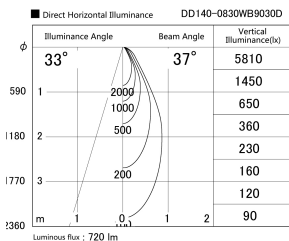

Item no. DD140-0830WB9030D

Series Name: Cledy spark (Deep cone)  
(DD140-D)

Installation	Recessed mount
Type	Fixed downlight $\Phi$ 100
Fixture wattage	7.5W
Beam angle	37
Color Temp.	3000K
CRI	Ra>90
Luminous	718 lm
Body	Die-cast aluminum alloy
Body finish	N/A
Trim finish	Black
Reflector finish	White
IP Rate	IP20
Light source	COB module
Input Voltage	AC220~240V
Dimming Type	Non-Dimmable
Certificate	CE,CCC
Cut Hole	100mm