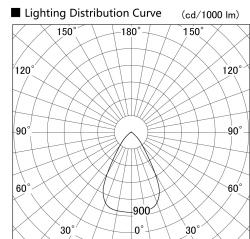

Item no. DD140-0850WB9030D

Series Name: Cledy spark (Deep cone)
(DD140-D)

Installation	Recessed mount
Type	Fixed downlight Φ 100
Fixture wattage	7.5W
Beam angle	63
Color Temp.	3000K
CRI	Ra>90
Luminous	688 lm
Body	Die-cast aluminum alloy
Body finish	N/A
Trim finish	Black
Reflector finish	White
IP Rate	IP20
Light source	COB module
Input Voltage	AC220~240V
Dimming Type	Non-Dimmable
Certificate	CE,CCC
Cut Hole	100mm