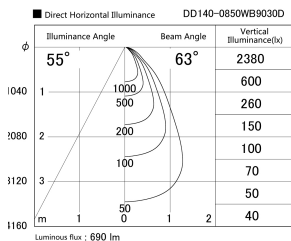

Item no. DD140-0850WB9030D

Series Name: Cledy spark (Deep cone)
(DD140-D)

Installation	Recessed mount
Type	Fixed downlight Φ 100
Fixture wattage	7.5W
Beam angle	63
Color Temp.	3000K
CRI	Ra>90
Luminous	688 lm
Body	Die-cast aluminum alloy
Body finish	N/A
Trim finish	Black
Reflector finish	White
IP Rate	IP20
Light source	COB module
Input Voltage	AC220~240V
Dimming Type	Non-Dimmable
Certificate	CE,CCC
Cut Hole	100mm