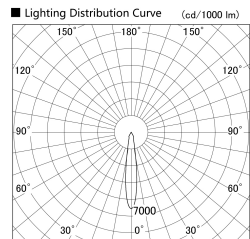

Item no. DD140-1015WB9030D

Series Name: Cledy spark (Deep cone)  
(DD140-D)

Installation	Recessed mount
Type	Fixed downlight Φ100
Fixture wattage	10.5W
Beam angle	16
Color Temp.	3000K
CRI	Ra>90
Luminous	1003 lm
Body	Die-castaluminumalloy
Body finish	N/A
Trim finish	Black
Reflector finish	White
IP Rate	IP20
Light source	COB module
Input Voltage	AC220~240V
Dimming Type	Non-Dimmable
Certificate	CE,CCC
Cut Hole	100mm