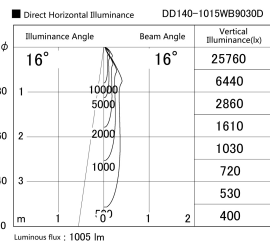

Item no. DD140-1015WB9030D

Series Name: Cledy spark (Deep cone)  
(DD140-D)

Installation	Recessed mount
Type	Fixed downlight Φ100
Fixture wattage	10.5W
Beam angle	16
Color Temp.	3000K
CRI	Ra>90
Luminous	1003 lm
Body	Die-castaluminumalloy
Body finish	N/A
Trim finish	Black
Reflector finish	White
IP Rate	IP20
Light source	COB module
Input Voltage	AC220~240V
Dimming Type	Non-Dimmable
Certificate	CE,CCC
Cut Hole	100mm