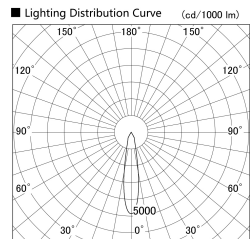

Item no. DD140-1020WB9030D

Series Name: Cledy spark (Deep cone)
(DD140-D)

Installation	Recessed mount
Type	Fixed downlight Φ 100
Fixture wattage	10.5W
Beam angle	20
Color Temp.	3000K
CRI	Ra>90
Luminous	1053 lm
Body	Die-castaluminumalloy
Body finish	N/A
Trim finish	Black
Reflector finish	White
IP Rate	IP20
Light source	COB module
Input Voltage	AC220~240V
Dimming Type	Non-Dimmable
Certificate	CE,CCC
Cut Hole	100mm