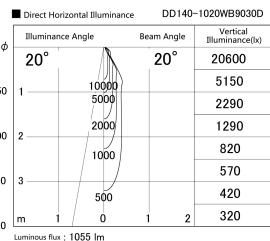

Item no. DD140-1020WB9030D

Series Name: Cledy spark (Deep cone)
(DD140-D)

Installation	Recessed mount
Type	Fixed downlight Φ 100
Fixture wattage	10.5W
Beam angle	20
Color Temp.	3000K
CRI	Ra>90
Luminous	1053 lm
Body	Die-castaluminumalloy
Body finish	N/A
Trim finish	Black
Reflector finish	White
IP Rate	IP20
Light source	COB module
Input Voltage	AC220~240V
Dimming Type	Non-Dimmable
Certificate	CE,CCC
Cut Hole	100mm