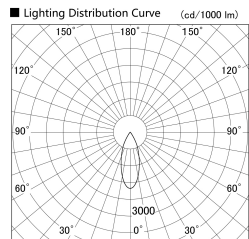

Item no. DD140-1030WB9030D

Series Name: Cledy spark (Deep cone)
(DD140-D)

Installation	Recessed mount
Type	Fixed downlight Φ 100
Fixture wattage	10.5W
Beam angle	37
Color Temp.	3000K
CRI	Ra>90
Luminous	984 lm
Body	Die-cast aluminum alloy
Body finish	N/A
Trim finish	Black
Reflector finish	White
IP Rate	IP20
Light source	COB module
Input Voltage	AC220~240V
Dimming Type	Non-Dimmable
Certificate	CE,CCC
Cut Hole	100mm