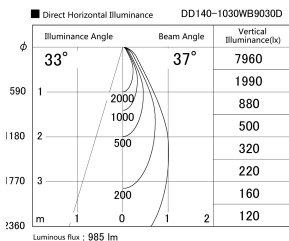

Item no. DD140-1030WB9030D

Series Name: Cledy spark (Deep cone)
(DD140-D)

Installation	Recessed mount
Type	Fixed downlight Φ 100
Fixture wattage	10.5W
Beam angle	37
Color Temp.	3000K
CRI	Ra>90
Luminous	984 lm
Body	Die-cast aluminum alloy
Body finish	N/A
Trim finish	Black
Reflector finish	White
IP Rate	IP20
Light source	COB module
Input Voltage	AC220~240V
Dimming Type	Non-Dimmable
Certificate	CE,CCC
Cut Hole	100mm