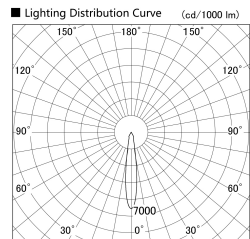

Item no. DD140-1515WB9030D

Series Name: Cledy spark (Deep cone)  
(DD140-D)

Installation	Recessed mount
Type	Fixed downlight Φ100
Fixture wattage	14W
Beam angle	16
Color Temp.	3000K
CRI	Ra>90
Luminous	1383 lm
Body	Die-cast aluminum alloy
Body finish	N/A
Trim finish	Black
Reflector finish	White
IP Rate	IP20
Light source	COB module
Input Voltage	AC220~240V
Dimming Type	Non-Dimmable
Certificate	CE,CCC
Cut Hole	100mm