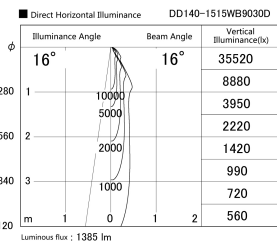

Item no. DD140-1515WB9030D

Series Name: Cledy spark (Deep cone)  
(DD140-D)

Installation	Recessed mount
Type	Fixed downlight Φ100
Fixture wattage	14W
Beam angle	16
Color Temp.	3000K
CRI	Ra>90
Luminous	1383 lm
Body	Die-cast aluminum alloy
Body finish	N/A
Trim finish	Black
Reflector finish	White
IP Rate	IP20
Light source	COB module
Input Voltage	AC220~240V
Dimming Type	Non-Dimmable
Certificate	CE,CCC
Cut Hole	100mm