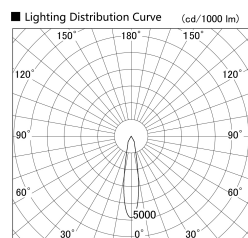

Item no. DD140-1520WB9030D

Series Name: Cledy spark (Deep cone)
(DD140-D)

Installation	Recessed mount
Type	Fixed downlight Φ100
Fixture wattage	14W
Beam angle	20
Color Temp.	3000K
CRI	Ra>90
Luminous	1453 lm
Body	Die-castaluminumalloy
Body finish	N/A
Trim finish	Black
Reflector finish	White
IP Rate	IP20
Light source	COB module
Input Voltage	AC220~240V
Dimming Type	Non-Dimmable
Certificate	CE,CCC
Cut Hole	100mm