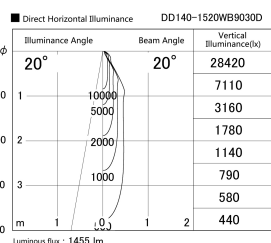

Item no. DD140-1520WB9030D

Series Name: Cledy spark (Deep cone)
(DD140-D)

Installation	Recessed mount
Type	Fixed downlight Φ100
Fixture wattage	14W
Beam angle	20
Color Temp.	3000K
CRI	Ra>90
Luminous	1453 lm
Body	Die-castaluminumalloy
Body finish	N/A
Trim finish	Black
Reflector finish	White
IP Rate	IP20
Light source	COB module
Input Voltage	AC220~240V
Dimming Type	Non-Dimmable
Certificate	CE,CCC
Cut Hole	100mm