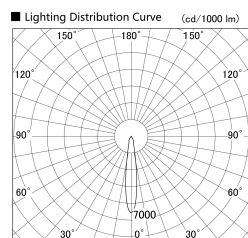

Item no. DD140-2015WB9030D

Series Name: Cledy spark (Deep cone)  
(DD140-D)

Installation	Recessed mount
Type	Fixed downlight $\Phi$ 100
Fixture wattage	21W
Beam angle	16
Color Temp.	3000K
CRI	Ra>90
Luminous	1930 lm
Body	Die-cast aluminum alloy
Body finish	N/A
Trim finish	Black
Reflector finish	White
IP Rate	IP20
Light source	COB module
Input Voltage	AC220~240V
Dimming Type	Non-Dimmable
Certificate	CE,CCC
Cut Hole	100mm