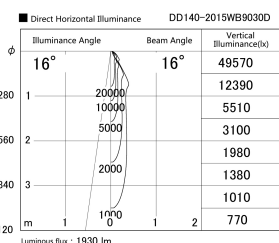

Item no. DD140-2015WB9030D

Series Name: Cledy spark (Deep cone)  
(DD140-D)

Installation	Recessed mount
Type	Fixed downlight $\Phi$ 100
Fixture wattage	21W
Beam angle	16
Color Temp.	3000K
CRI	Ra>90
Luminous	1930 lm
Body	Die-cast aluminum alloy
Body finish	N/A
Trim finish	Black
Reflector finish	White
IP Rate	IP20
Light source	COB module
Input Voltage	AC220~240V
Dimming Type	Non-Dimmable
Certificate	CE,CCC
Cut Hole	100mm