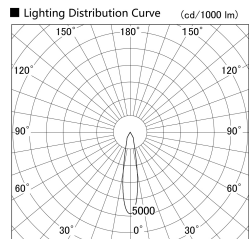

Item no. DD140-2020WB9030D

Series Name: Cledy spark (Deep cone)  
(DD140-D)

Installation	Recessed mount
Type	Fixed downlight Φ100
Fixture wattage	21W
Beam angle	20
Color Temp.	3000K
CRI	Ra>90
Luminous	2028 lm
Body	Die-castaluminumalloy
Body finish	N/A
Trim finish	Black
Reflector finish	White
IP Rate	IP20
Light source	COB module
Input Voltage	AC220~240V
Dimming Type	Non-Dimmable
Certificate	CE,CCC
Cut Hole	100mm