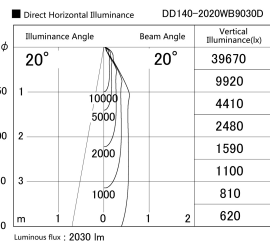

Item no. DD140-2020WB9030D

Series Name: Cledy spark (Deep cone)  
(DD140-D)

Installation	Recessed mount
Type	Fixed downlight Φ100
Fixture wattage	21W
Beam angle	20
Color Temp.	3000K
CRI	Ra>90
Luminous	2028 lm
Body	Die-castaluminumalloy
Body finish	N/A
Trim finish	Black
Reflector finish	White
IP Rate	IP20
Light source	COB module
Input Voltage	AC220~240V
Dimming Type	Non-Dimmable
Certificate	CE,CCC
Cut Hole	100mm