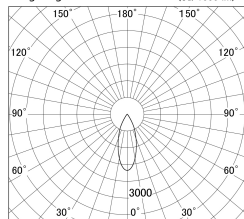

Item no. DD140-2030WB9030D

Series Name: Cledy spark (Deep cone)
(DD140-D)

Installation	Recessed mount
Type	Fixed downlight Φ100
Fixture wattage	21W
Beam angle	37
Color Temp.	3000K
CRI	Ra>90
Luminous	1895 lm
Body	Die-cast aluminum alloy
Body finish	N/A
Trim finish	Black
Reflector finish	White
IP Rate	IP20
Light source	COB module
Input Voltage	AC220~240V
Dimming Type	Non-Dimmable
Certificate	CE,CCC
Cut Hole	100mm

■ Lighting Distribution Curve (cd/1000 lm)