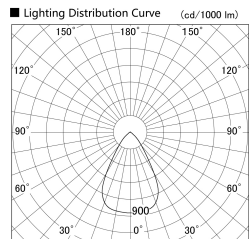

Item no. DD140-2050WB9030D

Series Name: Cledy spark (Deep cone)  
(DD140-D)

Installation	Recessed mount
Type	Fixed downlight $\Phi$ 100
Fixture wattage	21W
Beam angle	63
Color Temp.	3000K
CRI	Ra>90
Luminous	1813 lm
Body	Die-cast aluminum alloy
Body finish	N/A
Trim finish	Black
Reflector finish	White
IP Rate	IP20
Light source	COB module
Input Voltage	AC220~240V
Dimming Type	Non-Dimmable
Certificate	CE,CCC
Cut Hole	100mm