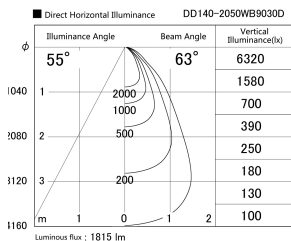

Item no. DD140-2050WB9030D

Series Name: Cledy spark (Deep cone)  
(DD140-D)

Installation	Recessed mount
Type	Fixed downlight $\Phi$ 100
Fixture wattage	21W
Beam angle	63
Color Temp.	3000K
CRI	Ra>90
Luminous	1813 lm
Body	Die-cast aluminum alloy
Body finish	N/A
Trim finish	Black
Reflector finish	White
IP Rate	IP20
Light source	COB module
Input Voltage	AC220~240V
Dimming Type	Non-Dimmable
Certificate	CE,CCC
Cut Hole	100mm