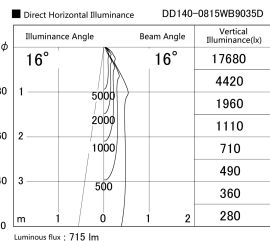

Item no. DD140-0815WB9035D

Series Name: Cledy spark (Deep cone)
(DD140-D)

Installation	Recessed mount
Type	Fixed downlight Φ 100
Fixture wattage	7.5W
Beam angle	16
Color Temp.	3500K
CRI	Ra>90
Luminous	715 lm
Body	Die-castaluminumalloy
Body finish	N/A
Trim finish	Black
Reflector finish	White
IP Rate	IP20
Light source	COB module
Input Voltage	AC220~240V
Dimming Type	Non-Dimmable
Certificate	CE,CCC
Cut Hole	100mm