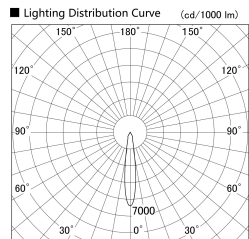

Item no. DD140-0815WB9035D

Series Name: Cledy spark (Deep cone)
(DD140-D)

Installation	Recessed mount
Type	Fixed downlight Φ 100
Fixture wattage	7.5W
Beam angle	16
Color Temp.	3500K
CRI	Ra>90
Luminous	715 lm
Body	Die-castaluminumalloy
Body finish	N/A
Trim finish	Black
Reflector finish	White
IP Rate	IP20
Light source	COB module
Input Voltage	AC220~240V
Dimming Type	Non-Dimmable
Certificate	CE,CCC
Cut Hole	100mm