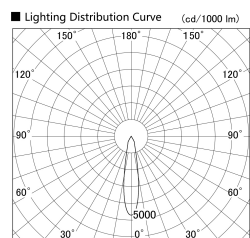

Item no. DD140-0820WB9035D

Series Name: Cledy spark (Deep cone)
(DD140-D)

Installation	Recessed mount
Type	Fixed downlight Φ 100
Fixture wattage	7.5W
Beam angle	20
Color Temp.	3500K
CRI	Ra>90
Luminous	758 lm
Body	Die-cast aluminum alloy
Body finish	N/A
Trim finish	Black
Reflector finish	White
IP Rate	IP20
Light source	COB module
Input Voltage	AC220~240V
Dimming Type	Non-Dimmable
Certificate	CE,CCC
Cut Hole	100mm