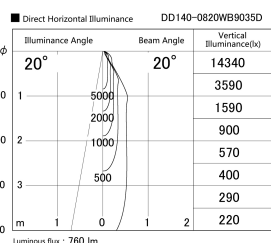

Item no. DD140-0820WB9035D

Series Name: Cledy spark (Deep cone)
(DD140-D)

Installation	Recessed mount
Type	Fixed downlight Φ 100
Fixture wattage	7.5W
Beam angle	20
Color Temp.	3500K
CRI	Ra>90
Luminous	758 lm
Body	Die-cast aluminum alloy
Body finish	N/A
Trim finish	Black
Reflector finish	White
IP Rate	IP20
Light source	COB module
Input Voltage	AC220~240V
Dimming Type	Non-Dimmable
Certificate	CE,CCC
Cut Hole	100mm