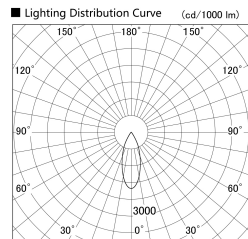

Item no. DD140-0830WB9035D

Series Name: Cledy spark (Deep cone)
(DD140-D)

Installation	Recessed mount
Type	Fixed downlight Φ100
Fixture wattage	7.5W
Beam angle	37
Color Temp.	3500K
CRI	Ra>90
Luminous	711 lm
Body	Die-cast aluminum alloy
Body finish	N/A
Trim finish	Black
Reflector finish	White
IP Rate	IP20
Light source	COB module
Input Voltage	AC220~240V
Dimming Type	Non-Dimmable
Certificate	CE,CCC
Cut Hole	100mm