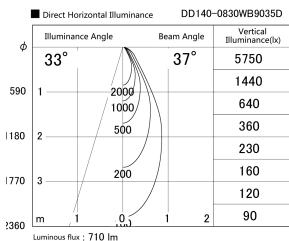

Item no. DD140-0830WB9035D

Series Name: Cledy spark (Deep cone)
(DD140-D)

Installation	Recessed mount
Type	Fixed downlight Φ100
Fixture wattage	7.5W
Beam angle	37
Color Temp.	3500K
CRI	Ra>90
Luminous	711 lm
Body	Die-cast aluminum alloy
Body finish	N/A
Trim finish	Black
Reflector finish	White
IP Rate	IP20
Light source	COB module
Input Voltage	AC220~240V
Dimming Type	Non-Dimmable
Certificate	CE,CCC
Cut Hole	100mm