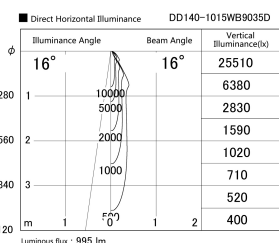

Item no. DD140-1015WB9035D

Series Name: Cledy spark (Deep cone)  
(DD140-D)

Installation	Recessed mount
Type	Fixed downlight Φ100
Fixture wattage	10.5W
Beam angle	16
Color Temp.	3500K
CRI	Ra>90
Luminous	993 lm
Body	Die-castaluminumalloy
Body finish	N/A
Trim finish	Black
Reflector finish	White
IP Rate	IP20
Light source	COB module
Input Voltage	AC220~240V
Dimming Type	Non-Dimmable
Certificate	CE,CCC
Cut Hole	100mm