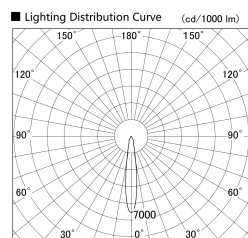

Item no. DD140-1015WB9035D

Series Name: Cledy spark (Deep cone)  
(DD140-D)

Installation	Recessed mount
Type	Fixed downlight Φ100
Fixture wattage	10.5W
Beam angle	16
Color Temp.	3500K
CRI	Ra>90
Luminous	993 lm
Body	Die-castaluminumalloy
Body finish	N/A
Trim finish	Black
Reflector finish	White
IP Rate	IP20
Light source	COB module
Input Voltage	AC220~240V
Dimming Type	Non-Dimmable
Certificate	CE,CCC
Cut Hole	100mm