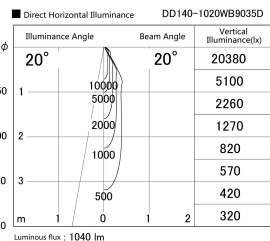

Item no. DD140-1020WB9035D

Series Name: Cledy spark (Deep cone)
(DD140-D)

Installation	Recessed mount
Type	Fixed downlight Φ 100
Fixture wattage	10.5W
Beam angle	20
Color Temp.	3500K
CRI	Ra>90
Luminous	1042 lm
Body	Die-castaluminumalloy
Body finish	N/A
Trim finish	Black
Reflector finish	White
IP Rate	IP20
Light source	COB module
Input Voltage	AC220~240V
Dimming Type	Non-Dimmable
Certificate	CE,CCC
Cut Hole	100mm