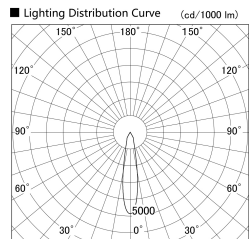

Item no. DD140-1020WB9035D

Series Name: Cledy spark (Deep cone)
(DD140-D)

Installation	Recessed mount
Type	Fixed downlight Φ 100
Fixture wattage	10.5W
Beam angle	20
Color Temp.	3500K
CRI	Ra>90
Luminous	1042 lm
Body	Die-castaluminumalloy
Body finish	N/A
Trim finish	Black
Reflector finish	White
IP Rate	IP20
Light source	COB module
Input Voltage	AC220~240V
Dimming Type	Non-Dimmable
Certificate	CE,CCC
Cut Hole	100mm