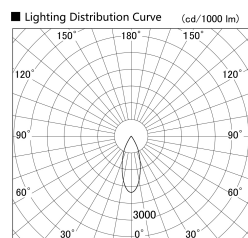

Item no. DD140-1030WB9035D

Series Name: Cledy spark (Deep cone)
(DD140-D)

Installation	Recessed mount
Type	Fixed downlight Φ 100
Fixture wattage	10.5W
Beam angle	37
Color Temp.	3500K
CRI	Ra>90
Luminous	974 lm
Body	Die-cast aluminum alloy
Body finish	N/A
Trim finish	Black
Reflector finish	White
IP Rate	IP20
Light source	COB module
Input Voltage	AC220~240V
Dimming Type	Non-Dimmable
Certificate	CE,CCC
Cut Hole	100mm