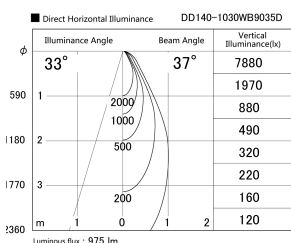

Item no. DD140-1030WB9035D

Series Name: Cledy spark (Deep cone)
(DD140-D)

Installation	Recessed mount
Type	Fixed downlight Φ 100
Fixture wattage	10.5W
Beam angle	37
Color Temp.	3500K
CRI	Ra>90
Luminous	974 lm
Body	Die-cast aluminum alloy
Body finish	N/A
Trim finish	Black
Reflector finish	White
IP Rate	IP20
Light source	COB module
Input Voltage	AC220~240V
Dimming Type	Non-Dimmable
Certificate	CE,CCC
Cut Hole	100mm