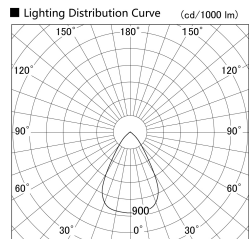

Item no. DD140-1050WB9035D

Series Name: Cledy spark (Deep cone)
(DD140-D)

| | |
|------------------|----------------------------|
| Installation | Recessed mount |
| Type | Fixed downlight Φ 100 |
| Fixture wattage | 10.5W |
| Beam angle | 63 |
| Color Temp. | 3500K |
| CRI | Ra>90 |
| Luminous | 933 lm |
| Body | Die-cast aluminum alloy |
| Body finish | N/A |
| Trim finish | Black |
| Reflector finish | White |
| IP Rate | IP20 |
| Light source | COB module |
| Input Voltage | AC220~240V |
| Dimming Type | Non-Dimmable |
| Certificate | CE,CCC |
| Cut Hole | 100mm |