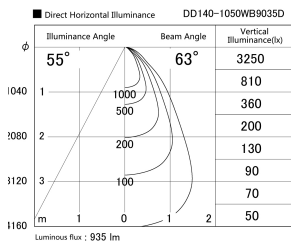

Item no. DD140-1050WB9035D

Series Name: Cledy spark (Deep cone)
(DD140-D)

| | |
|------------------|----------------------------|
| Installation | Recessed mount |
| Type | Fixed downlight Φ 100 |
| Fixture wattage | 10.5W |
| Beam angle | 63 |
| Color Temp. | 3500K |
| CRI | Ra>90 |
| Luminous | 933 lm |
| Body | Die-cast aluminum alloy |
| Body finish | N/A |
| Trim finish | Black |
| Reflector finish | White |
| IP Rate | IP20 |
| Light source | COB module |
| Input Voltage | AC220~240V |
| Dimming Type | Non-Dimmable |
| Certificate | CE,CCC |
| Cut Hole | 100mm |