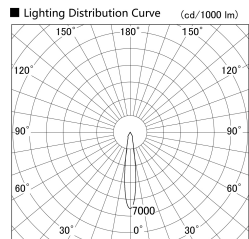

Item no. DD140-1515WB9035D

Series Name: Cledy spark (Deep cone)
(DD140-D)

| | |
|------------------|-----------------------|
| Installation | Recessed mount |
| Type | Fixed downlight Φ100 |
| Fixture wattage | 14W |
| Beam angle | 16 |
| Color Temp. | 3500K |
| CRI | Ra>90 |
| Luminous | 1369 lm |
| Body | Die-castaluminumalloy |
| Body finish | N/A |
| Trim finish | Black |
| Reflector finish | White |
| IP Rate | IP20 |
| Light source | COB module |
| Input Voltage | AC220~240V |
| Dimming Type | Non-Dimmable |
| Certificate | CE,CCC |
| Cut Hole | 100mm |