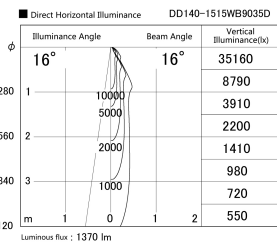

Item no. DD140-1515WB9035D

Series Name: Cledy spark (Deep cone)
(DD140-D)

| | |
|------------------|-----------------------|
| Installation | Recessed mount |
| Type | Fixed downlight Φ100 |
| Fixture wattage | 14W |
| Beam angle | 16 |
| Color Temp. | 3500K |
| CRI | Ra>90 |
| Luminous | 1369 lm |
| Body | Die-castaluminumalloy |
| Body finish | N/A |
| Trim finish | Black |
| Reflector finish | White |
| IP Rate | IP20 |
| Light source | COB module |
| Input Voltage | AC220~240V |
| Dimming Type | Non-Dimmable |
| Certificate | CE,CCC |
| Cut Hole | 100mm |