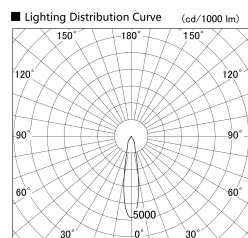

Item no. DD140-1520WB9035D

Series Name: Cledy spark (Deep cone)  
(DD140-D)

Installation	Recessed mount
Type	Fixed downlight $\Phi$ 100
Fixture wattage	14W
Beam angle	20
Color Temp.	3500K
CRI	Ra>90
Luminous	1438 lm
Body	Die-cast aluminum alloy
Body finish	N/A
Trim finish	Black
Reflector finish	White
IP Rate	IP20
Light source	COB module
Input Voltage	AC220~240V
Dimming Type	Non-Dimmable
Certificate	CE,CCC
Cut Hole	100mm