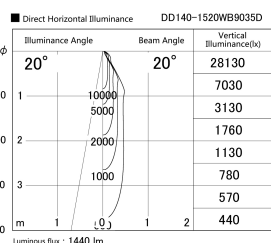

Item no. DD140-1520WB9035D

Series Name: Cledy spark (Deep cone)  
(DD140-D)

Installation	Recessed mount
Type	Fixed downlight $\Phi$ 100
Fixture wattage	14W
Beam angle	20
Color Temp.	3500K
CRI	Ra>90
Luminous	1438 lm
Body	Die-cast aluminum alloy
Body finish	N/A
Trim finish	Black
Reflector finish	White
IP Rate	IP20
Light source	COB module
Input Voltage	AC220~240V
Dimming Type	Non-Dimmable
Certificate	CE,CCC
Cut Hole	100mm