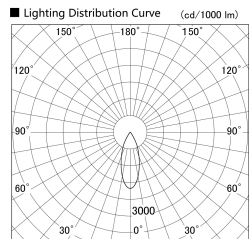

Item no. DD140-1530WB9035D

Series Name: Cledy spark (Deep cone)
(DD140-D)

Installation	Recessed mount
Type	Fixed downlight Φ100
Fixture wattage	14W
Beam angle	37
Color Temp.	3500K
CRI	Ra>90
Luminous	1345 lm
Body	Die-castaluminumalloy
Body finish	N/A
Trim finish	Black
Reflector finish	White
IP Rate	IP20
Light source	COB module
Input Voltage	AC220~240V
Dimming Type	Non-Dimmable
Certificate	CE,CCC
Cut Hole	100mm