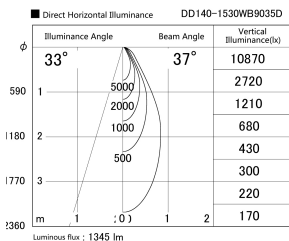

Item no. DD140-1530WB9035D

Series Name: Cledy spark (Deep cone)
(DD140-D)

Installation	Recessed mount
Type	Fixed downlight Φ100
Fixture wattage	14W
Beam angle	37
Color Temp.	3500K
CRI	Ra>90
Luminous	1345 lm
Body	Die-castaluminumalloy
Body finish	N/A
Trim finish	Black
Reflector finish	White
IP Rate	IP20
Light source	COB module
Input Voltage	AC220~240V
Dimming Type	Non-Dimmable
Certificate	CE,CCC
Cut Hole	100mm