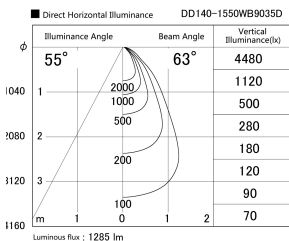

Item no. DD140-1550WB9035D

Series Name: Cledy spark (Deep cone)
(DD140-D)

Installation	Recessed mount
Type	Fixed downlight Φ 100
Fixture wattage	14W
Beam angle	63
Color Temp.	3500K
CRI	Ra>90
Luminous	1286 lm
Body	Die-cast aluminum alloy
Body finish	N/A
Trim finish	Black
Reflector finish	White
IP Rate	IP20
Light source	COB module
Input Voltage	AC220~240V
Dimming Type	Non-Dimmable
Certificate	CE,CCC
Cut Hole	100mm