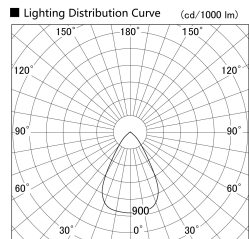

Item no. DD140-1550WB9035D

Series Name: Cledy spark (Deep cone)
(DD140-D)

Installation	Recessed mount
Type	Fixed downlight Φ 100
Fixture wattage	14W
Beam angle	63
Color Temp.	3500K
CRI	Ra>90
Luminous	1286 lm
Body	Die-cast aluminum alloy
Body finish	N/A
Trim finish	Black
Reflector finish	White
IP Rate	IP20
Light source	COB module
Input Voltage	AC220~240V
Dimming Type	Non-Dimmable
Certificate	CE,CCC
Cut Hole	100mm