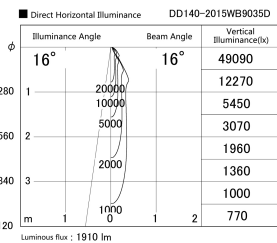

Item no. DD140-2015WB9035D

Series Name: Cledy spark (Deep cone)  
(DD140-D)

Installation	Recessed mount
Type	Fixed downlight Φ100
Fixture wattage	21W
Beam angle	16
Color Temp.	3500K
CRI	Ra>90
Luminous	1911 lm
Body	Die-castaluminumalloy
Body finish	N/A
Trim finish	Black
Reflector finish	White
IP Rate	IP20
Light source	COB module
Input Voltage	AC220~240V
Dimming Type	Non-Dimmable
Certificate	CE,CCC
Cut Hole	100mm