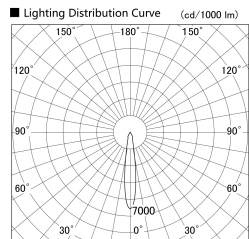

Item no. DD140-2015WB9035D

Series Name: Cledy spark (Deep cone)  
(DD140-D)

Installation	Recessed mount
Type	Fixed downlight Φ100
Fixture wattage	21W
Beam angle	16
Color Temp.	3500K
CRI	Ra>90
Luminous	1911 lm
Body	Die-castaluminumalloy
Body finish	N/A
Trim finish	Black
Reflector finish	White
IP Rate	IP20
Light source	COB module
Input Voltage	AC220~240V
Dimming Type	Non-Dimmable
Certificate	CE,CCC
Cut Hole	100mm