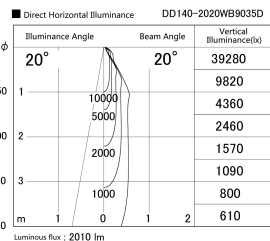

Item no. DD140-2020WB9035D

Series Name: Cledy spark (Deep cone)
(DD140-D)

Installation	Recessed mount
Type	Fixed downlight Φ100
Fixture wattage	21W
Beam angle	20
Color Temp.	3500K
CRI	Ra>90
Luminous	2008 lm
Body	Die-castaluminumalloy
Body finish	N/A
Trim finish	Black
Reflector finish	White
IP Rate	IP20
Light source	COB module
Input Voltage	AC220~240V
Dimming Type	Non-Dimmable
Certificate	CE,CCC
Cut Hole	100mm