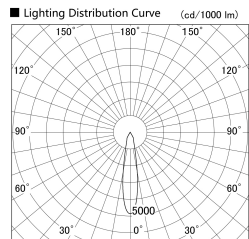

Item no. DD140-2020WB9035D

Series Name: Cledy spark (Deep cone)
(DD140-D)

Installation	Recessed mount
Type	Fixed downlight Φ100
Fixture wattage	21W
Beam angle	20
Color Temp.	3500K
CRI	Ra>90
Luminous	2008 lm
Body	Die-castaluminumalloy
Body finish	N/A
Trim finish	Black
Reflector finish	White
IP Rate	IP20
Light source	COB module
Input Voltage	AC220~240V
Dimming Type	Non-Dimmable
Certificate	CE,CCC
Cut Hole	100mm