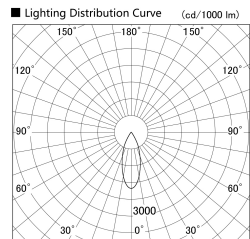

Item no. DD140-2030WB9035D

Series Name: Cledy spark (Deep cone)
(DD140-D)

Installation	Recessed mount
Type	Fixed downlight Φ 100
Fixture wattage	21W
Beam angle	37
Color Temp.	3500K
CRI	Ra>90
Luminous	1876 lm
Body	Die-cast aluminum alloy
Body finish	N/A
Trim finish	Black
Reflector finish	White
IP Rate	IP20
Light source	COB module
Input Voltage	AC220~240V
Dimming Type	Non-Dimmable
Certificate	CE,CCC
Cut Hole	100mm