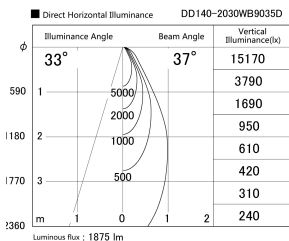

Item no. DD140-2030WB9035D

Series Name: Cledy spark (Deep cone)
(DD140-D)

Installation	Recessed mount
Type	Fixed downlight Φ 100
Fixture wattage	21W
Beam angle	37
Color Temp.	3500K
CRI	Ra>90
Luminous	1876 lm
Body	Die-cast aluminum alloy
Body finish	N/A
Trim finish	Black
Reflector finish	White
IP Rate	IP20
Light source	COB module
Input Voltage	AC220~240V
Dimming Type	Non-Dimmable
Certificate	CE,CCC
Cut Hole	100mm