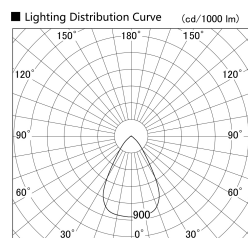

Item no. DD140-2050WB9035D

Series Name: Cledy spark (Deep cone)
(DD140-D)

Installation	Recessed mount
Type	Fixed downlight Φ100
Fixture wattage	21W
Beam angle	63
Color Temp.	3500K
CRI	Ra>90
Luminous	1795 lm
Body	Die-castaluminumalloy
Body finish	N/A
Trim finish	Black
Reflector finish	White
IP Rate	IP20
Light source	COB module
Input Voltage	AC220~240V
Dimming Type	Non-Dimmable
Certificate	CE,CCC
Cut Hole	100mm