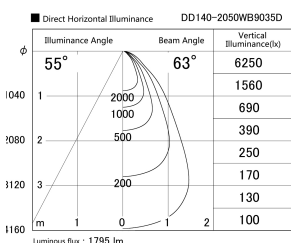

Item no. DD140-2050WB9035D

Series Name: Cledy spark (Deep cone)
(DD140-D)

Installation	Recessed mount
Type	Fixed downlight Φ100
Fixture wattage	21W
Beam angle	63
Color Temp.	3500K
CRI	Ra>90
Luminous	1795 lm
Body	Die-castaluminumalloy
Body finish	N/A
Trim finish	Black
Reflector finish	White
IP Rate	IP20
Light source	COB module
Input Voltage	AC220~240V
Dimming Type	Non-Dimmable
Certificate	CE,CCC
Cut Hole	100mm