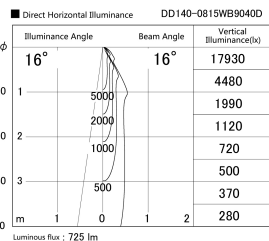

Item no. DD140-0815WB9040D

Series Name: Cledy spark (Deep cone)  
(DD140-D)

Installation	Recessed mount
Type	Fixed downlight Φ100
Fixture wattage	7.5W
Beam angle	16
Color Temp.	4000K
CRI	Ra>90
Luminous	725 lm
Body	Die-castaluminumalloy
Body finish	N/A
Trim finish	Black
Reflector finish	White
IP Rate	IP20
Light source	COB module
Input Voltage	AC220~240V
Dimming Type	Non-Dimmable
Certificate	CE,CCC
Cut Hole	100mm