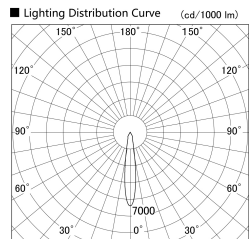

Item no. DD140-0815WB9040D

Series Name: Cledy spark (Deep cone)  
(DD140-D)

Installation	Recessed mount
Type	Fixed downlight Φ100
Fixture wattage	7.5W
Beam angle	16
Color Temp.	4000K
CRI	Ra>90
Luminous	725 lm
Body	Die-castaluminumalloy
Body finish	N/A
Trim finish	Black
Reflector finish	White
IP Rate	IP20
Light source	COB module
Input Voltage	AC220~240V
Dimming Type	Non-Dimmable
Certificate	CE,CCC
Cut Hole	100mm