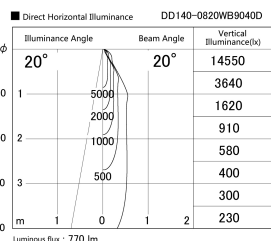

Item no. DD140-0820WB9040D

Series Name: Cledy spark (Deep cone)  
(DD140-D)

Installation	Recessed mount
Type	Fixed downlight Φ100
Fixture wattage	7.5W
Beam angle	20
Color Temp.	4000K
CRI	Ra>90
Luminous	769 lm
Body	Die-castaluminumalloy
Body finish	N/A
Trim finish	Black
Reflector finish	White
IP Rate	IP20
Light source	COB module
Input Voltage	AC220~240V
Dimming Type	Non-Dimmable
Certificate	CE,CCC
Cut Hole	100mm