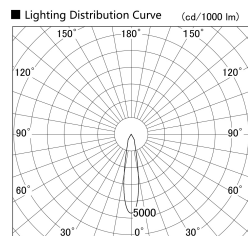

Item no. DD140-0820WB9040D

Series Name: Cledy spark (Deep cone)  
(DD140-D)

Installation	Recessed mount
Type	Fixed downlight Φ100
Fixture wattage	7.5W
Beam angle	20
Color Temp.	4000K
CRI	Ra>90
Luminous	769 lm
Body	Die-castaluminumalloy
Body finish	N/A
Trim finish	Black
Reflector finish	White
IP Rate	IP20
Light source	COB module
Input Voltage	AC220~240V
Dimming Type	Non-Dimmable
Certificate	CE,CCC
Cut Hole	100mm