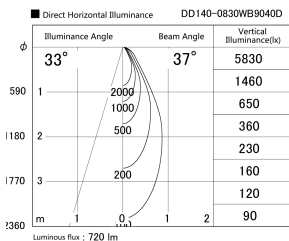

Item no. DD140-0830WB9040D

Series Name: Cledy spark (Deep cone)
(DD140-D)

Installation	Recessed mount
Type	Fixed downlight Φ 100
Fixture wattage	7.5W
Beam angle	37
Color Temp.	4000K
CRI	Ra>90
Luminous	721 lm
Body	Die-cast aluminum alloy
Body finish	N/A
Trim finish	Black
Reflector finish	White
IP Rate	IP20
Light source	COB module
Input Voltage	AC220~240V
Dimming Type	Non-Dimmable
Certificate	CE,CCC
Cut Hole	100mm