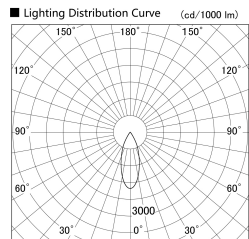

Item no. DD140-0830WB9040D

Series Name: Cledy spark (Deep cone)
(DD140-D)

Installation	Recessed mount
Type	Fixed downlight Φ 100
Fixture wattage	7.5W
Beam angle	37
Color Temp.	4000K
CRI	Ra>90
Luminous	721 lm
Body	Die-cast aluminum alloy
Body finish	N/A
Trim finish	Black
Reflector finish	White
IP Rate	IP20
Light source	COB module
Input Voltage	AC220~240V
Dimming Type	Non-Dimmable
Certificate	CE,CCC
Cut Hole	100mm