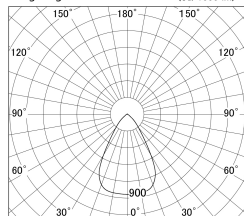

Item no. DD140-0850WB9040D

Series Name: Cledy spark (Deep cone)
(DD140-D)

Installation	Recessed mount
Type	Fixed downlight Φ 100
Fixture wattage	7.5W
Beam angle	63
Color Temp.	4000K
CRI	Ra>90
Luminous	691 lm
Body	Die-cast aluminum alloy
Body finish	N/A
Trim finish	Black
Reflector finish	White
IP Rate	IP20
Light source	COB module
Input Voltage	AC220~240V
Dimming Type	Non-Dimmable
Certificate	CE,CCC
Cut Hole	100mm

Lighting Distribution Curve (cd/1000 lm)

Direct Horizontal Illuminance DD140-0850WB9040D