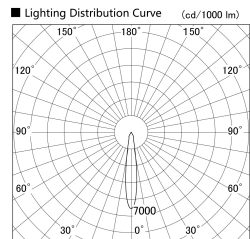

Item no. DD140-1015WB9040D

Series Name: Cledy spark (Deep cone)  
(DD140-D)

Installation	Recessed mount
Type	Fixed downlight Φ100
Fixture wattage	10.5W
Beam angle	16
Color Temp.	4000K
CRI	Ra>90
Luminous	1007 lm
Body	Die-castaluminumalloy
Body finish	N/A
Trim finish	Black
Reflector finish	White
IP Rate	IP20
Light source	COB module
Input Voltage	AC220~240V
Dimming Type	Non-Dimmable
Certificate	CE,CCC
Cut Hole	100mm