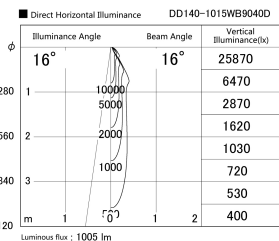

Item no. DD140-1015WB9040D

Series Name: Cledy spark (Deep cone)  
(DD140-D)

Installation	Recessed mount
Type	Fixed downlight Φ100
Fixture wattage	10.5W
Beam angle	16
Color Temp.	4000K
CRI	Ra>90
Luminous	1007 lm
Body	Die-castaluminumalloy
Body finish	N/A
Trim finish	Black
Reflector finish	White
IP Rate	IP20
Light source	COB module
Input Voltage	AC220~240V
Dimming Type	Non-Dimmable
Certificate	CE,CCC
Cut Hole	100mm