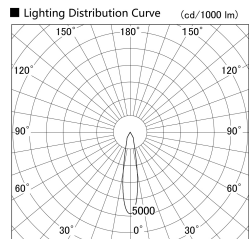

Item no. DD140-1020WB9040D

Series Name: Cledy spark (Deep cone)
(DD140-D)

Installation	Recessed mount
Type	Fixed downlight Φ 100
Fixture wattage	10.5W
Beam angle	20
Color Temp.	4000K
CRI	Ra>90
Luminous	1057 lm
Body	Die-cast aluminum alloy
Body finish	N/A
Trim finish	Black
Reflector finish	White
IP Rate	IP20
Light source	COB module
Input Voltage	AC220~240V
Dimming Type	Non-Dimmable
Certificate	CE,CCC
Cut Hole	100mm