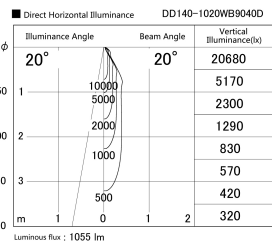

Item no. DD140-1020WB9040D

Series Name: Cledy spark (Deep cone)
(DD140-D)

Installation	Recessed mount
Type	Fixed downlight Φ 100
Fixture wattage	10.5W
Beam angle	20
Color Temp.	4000K
CRI	Ra>90
Luminous	1057 lm
Body	Die-cast aluminum alloy
Body finish	N/A
Trim finish	Black
Reflector finish	White
IP Rate	IP20
Light source	COB module
Input Voltage	AC220~240V
Dimming Type	Non-Dimmable
Certificate	CE,CCC
Cut Hole	100mm