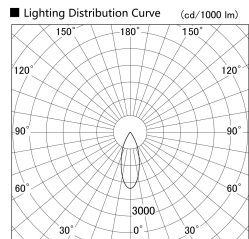

Item no. DD140-1030WB9040D

Series Name: Cledy spark (Deep cone)  
(DD140-D)

Installation	Recessed mount
Type	Fixed downlight $\Phi$ 100
Fixture wattage	10.5W
Beam angle	37
Color Temp.	4000K
CRI	Ra>90
Luminous	988 lm
Body	Die-cast aluminum alloy
Body finish	N/A
Trim finish	Black
Reflector finish	White
IP Rate	IP20
Light source	COB module
Input Voltage	AC220~240V
Dimming Type	Non-Dimmable
Certificate	CE,CCC
Cut Hole	100mm