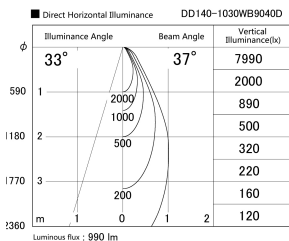

Item no. DD140-1030WB9040D

Series Name: Cledy spark (Deep cone)  
(DD140-D)

Installation	Recessed mount
Type	Fixed downlight $\Phi$ 100
Fixture wattage	10.5W
Beam angle	37
Color Temp.	4000K
CRI	Ra>90
Luminous	988 lm
Body	Die-cast aluminum alloy
Body finish	N/A
Trim finish	Black
Reflector finish	White
IP Rate	IP20
Light source	COB module
Input Voltage	AC220~240V
Dimming Type	Non-Dimmable
Certificate	CE,CCC
Cut Hole	100mm