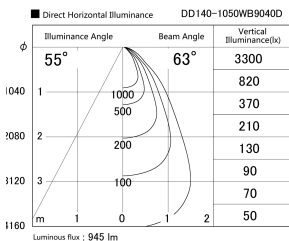

Item no. DD140-1050WB9040D

Series Name: Cledy spark (Deep cone)
(DD140-D)

Installation	Recessed mount
Type	Fixed downlight Φ 100
Fixture wattage	10.5W
Beam angle	63
Color Temp.	4000K
CRI	Ra>90
Luminous	946 lm
Body	Die-cast aluminum alloy
Body finish	N/A
Trim finish	Black
Reflector finish	White
IP Rate	IP20
Light source	COB module
Input Voltage	AC220~240V
Dimming Type	Non-Dimmable
Certificate	CE,CCC
Cut Hole	100mm