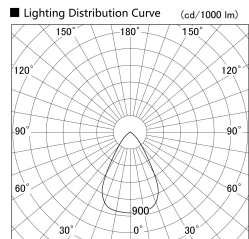

Item no. DD140-1050WB9040D

Series Name: Cledy spark (Deep cone)
(DD140-D)

Installation	Recessed mount
Type	Fixed downlight Φ 100
Fixture wattage	10.5W
Beam angle	63
Color Temp.	4000K
CRI	Ra>90
Luminous	946 lm
Body	Die-cast aluminum alloy
Body finish	N/A
Trim finish	Black
Reflector finish	White
IP Rate	IP20
Light source	COB module
Input Voltage	AC220~240V
Dimming Type	Non-Dimmable
Certificate	CE,CCC
Cut Hole	100mm