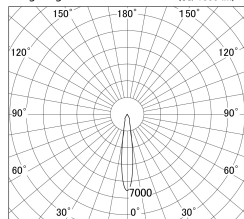

Item no. DD140-1515WB9040D

Series Name: Cledy spark (Deep cone)
(DD140-D)

Installation	Recessed mount
Type	Fixed downlight Φ100
Fixture wattage	14W
Beam angle	16
Color Temp.	4000K
CRI	Ra>90
Luminous	1389 lm
Body	Die-cast aluminum alloy
Body finish	N/A
Trim finish	Black
Reflector finish	White
IP Rate	IP20
Light source	COB module
Input Voltage	AC220~240V
Dimming Type	Non-Dimmable
Certificate	CE,CCC
Cut Hole	100mm

Lighting Distribution Curve (cd/1000 lm)