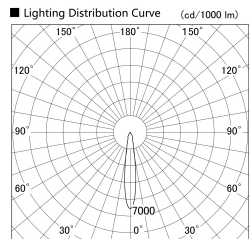

Item no. DD140-1515WB9040D

Series Name: Cledy spark (Deep cone)
(DD140-D)

Installation	Recessed mount
Type	Fixed downlight Φ100
Fixture wattage	14W
Beam angle	16
Color Temp.	4000K
CRI	Ra>90
Luminous	1389 lm
Body	Die-castaluminumalloy
Body finish	N/A
Trim finish	Black
Reflector finish	White
IP Rate	IP20
Light source	COB module
Input Voltage	AC220~240V
Dimming Type	Non-Dimmable
Certificate	CE,CCC
Cut Hole	100mm