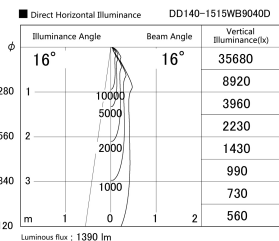

Item no. DD140-1515WB9040D

Series Name: Cledy spark (Deep cone)
(DD140-D)

Installation	Recessed mount
Type	Fixed downlight Φ100
Fixture wattage	14W
Beam angle	16
Color Temp.	4000K
CRI	Ra>90
Luminous	1389 lm
Body	Die-castaluminumalloy
Body finish	N/A
Trim finish	Black
Reflector finish	White
IP Rate	IP20
Light source	COB module
Input Voltage	AC220~240V
Dimming Type	Non-Dimmable
Certificate	CE,CCC
Cut Hole	100mm