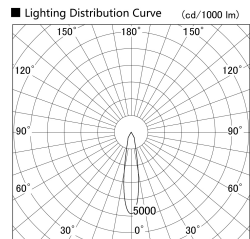

Item no. DD140-1520WB9040D

Series Name: Cledy spark (Deep cone)
(DD140-D)

Installation	Recessed mount
Type	Fixed downlight Φ100
Fixture wattage	14W
Beam angle	20
Color Temp.	4000K
CRI	Ra>90
Luminous	1459 lm
Body	Die-cast aluminum alloy
Body finish	N/A
Trim finish	Black
Reflector finish	White
IP Rate	IP20
Light source	COB module
Input Voltage	AC220~240V
Dimming Type	Non-Dimmable
Certificate	CE,CCC
Cut Hole	100mm