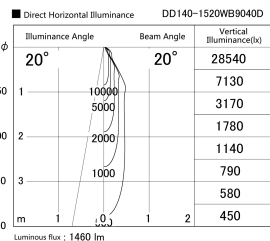

Item no. DD140-1520WB9040D

Series Name: Cledy spark (Deep cone)
(DD140-D)

Installation	Recessed mount
Type	Fixed downlight Φ100
Fixture wattage	14W
Beam angle	20
Color Temp.	4000K
CRI	Ra>90
Luminous	1459 lm
Body	Die-cast aluminum alloy
Body finish	N/A
Trim finish	Black
Reflector finish	White
IP Rate	IP20
Light source	COB module
Input Voltage	AC220~240V
Dimming Type	Non-Dimmable
Certificate	CE,CCC
Cut Hole	100mm