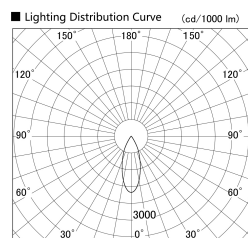

Item no. DD140-1530WB9040D

Series Name: Cledy spark (Deep cone)
(DD140-D)

Installation	Recessed mount
Type	Fixed downlight Φ 100
Fixture wattage	14W
Beam angle	37
Color Temp.	4000K
CRI	Ra>90
Luminous	1363 lm
Body	Die-cast aluminum alloy
Body finish	N/A
Trim finish	Black
Reflector finish	White
IP Rate	IP20
Light source	COB module
Input Voltage	AC220~240V
Dimming Type	Non-Dimmable
Certificate	CE,CCC
Cut Hole	100mm