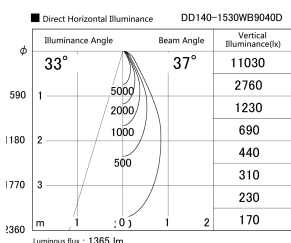

Item no. DD140-1530WB9040D

Series Name: Cledy spark (Deep cone)
(DD140-D)

Installation	Recessed mount
Type	Fixed downlight Φ 100
Fixture wattage	14W
Beam angle	37
Color Temp.	4000K
CRI	Ra>90
Luminous	1363 lm
Body	Die-cast aluminum alloy
Body finish	N/A
Trim finish	Black
Reflector finish	White
IP Rate	IP20
Light source	COB module
Input Voltage	AC220~240V
Dimming Type	Non-Dimmable
Certificate	CE,CCC
Cut Hole	100mm