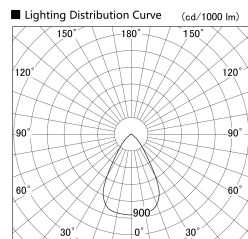

Item no. DD140-1550WB9040D

Series Name: Cledy spark (Deep cone)  
(DD140-D)

Installation	Recessed mount
Type	Fixed downlight $\Phi$ 100
Fixture wattage	14W
Beam angle	63
Color Temp.	4000K
CRI	Ra>90
Luminous	1304 lm
Body	Die-cast aluminum alloy
Body finish	N/A
Trim finish	Black
Reflector finish	White
IP Rate	IP20
Light source	COB module
Input Voltage	AC220~240V
Dimming Type	Non-Dimmable
Certificate	CE,CCC
Cut Hole	100mm