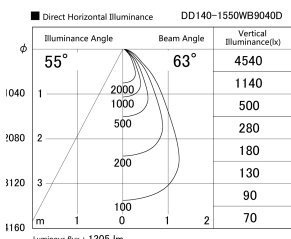

Item no. DD140-1550WB9040D

Series Name: Cledy spark (Deep cone)  
(DD140-D)

Installation	Recessed mount
Type	Fixed downlight $\Phi$ 100
Fixture wattage	14W
Beam angle	63
Color Temp.	4000K
CRI	Ra>90
Luminous	1304 lm
Body	Die-cast aluminum alloy
Body finish	N/A
Trim finish	Black
Reflector finish	White
IP Rate	IP20
Light source	COB module
Input Voltage	AC220~240V
Dimming Type	Non-Dimmable
Certificate	CE,CCC
Cut Hole	100mm