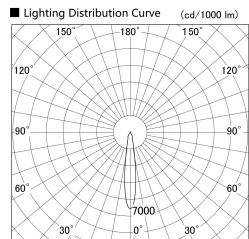

Item no. DD140-2015WB9040D

Series Name: Cledy spark (Deep cone)
(DD140-D)

| | |
|------------------|----------------------------|
| Installation | Recessed mount |
| Type | Fixed downlight Φ 100 |
| Fixture wattage | 21W |
| Beam angle | 16 |
| Color Temp. | 4000K |
| CRI | Ra>90 |
| Luminous | 1938 lm |
| Body | Die-cast aluminum alloy |
| Body finish | N/A |
| Trim finish | Black |
| Reflector finish | White |
| IP Rate | IP20 |
| Light source | COB module |
| Input Voltage | AC220~240V |
| Dimming Type | Non-Dimmable |
| Certificate | CE,CCC |
| Cut Hole | 100mm |