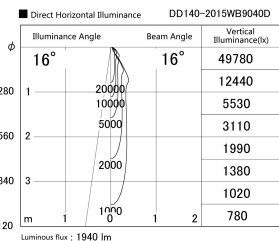

Item no. DD140-2015WB9040D

Series Name: Cledy spark (Deep cone)
(DD140-D)

| | |
|------------------|----------------------------|
| Installation | Recessed mount |
| Type | Fixed downlight Φ 100 |
| Fixture wattage | 21W |
| Beam angle | 16 |
| Color Temp. | 4000K |
| CRI | Ra>90 |
| Luminous | 1938 lm |
| Body | Die-cast aluminum alloy |
| Body finish | N/A |
| Trim finish | Black |
| Reflector finish | White |
| IP Rate | IP20 |
| Light source | COB module |
| Input Voltage | AC220~240V |
| Dimming Type | Non-Dimmable |
| Certificate | CE,CCC |
| Cut Hole | 100mm |