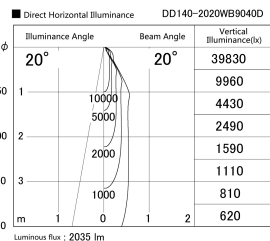

Item no. DD140-2020WB9040D

Series Name: Cledy spark (Deep cone)
(DD140-D)

Installation	Recessed mount
Type	Fixed downlight Φ100
Fixture wattage	21W
Beam angle	20
Color Temp.	4000K
CRI	Ra>90
Luminous	2036 lm
Body	Die-cast aluminum alloy
Body finish	N/A
Trim finish	Black
Reflector finish	White
IP Rate	IP20
Light source	COB module
Input Voltage	AC220~240V
Dimming Type	Non-Dimmable
Certificate	CE,CCC
Cut Hole	100mm