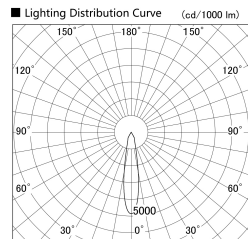

Item no. DD140-2020WB9040D

Series Name: Cledy spark (Deep cone)
(DD140-D)

Installation	Recessed mount
Type	Fixed downlight Φ 100
Fixture wattage	21W
Beam angle	20
Color Temp.	4000K
CRI	Ra>90
Luminous	2036 lm
Body	Die-cast aluminum alloy
Body finish	N/A
Trim finish	Black
Reflector finish	White
IP Rate	IP20
Light source	COB module
Input Voltage	AC220~240V
Dimming Type	Non-Dimmable
Certificate	CE,CCC
Cut Hole	100mm