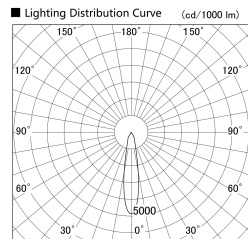

Item no. DD140-2020WB9040D

Series Name: Cledy spark (Deep cone)
(DD140-D)

Installation	Recessed mount
Type	Fixed downlight Φ100
Fixture wattage	21W
Beam angle	20
Color Temp.	4000K
CRI	Ra>90
Luminous	2036 lm
Body	Die-cast aluminum alloy
Body finish	N/A
Trim finish	Black
Reflector finish	White
IP Rate	IP20
Light source	COB module
Input Voltage	AC220~240V
Dimming Type	Non-Dimmable
Certificate	CE,CCC
Cut Hole	100mm