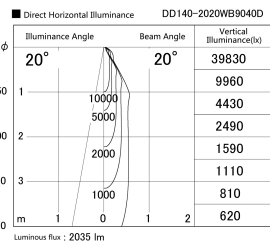

Item no. DD140-2020WB9040D

Series Name: Cledy spark (Deep cone)
(DD140-D)

Installation	Recessed mount
Type	Fixed downlight Φ 100
Fixture wattage	21W
Beam angle	20
Color Temp.	4000K
CRI	Ra>90
Luminous	2036 lm
Body	Die-cast aluminum alloy
Body finish	N/A
Trim finish	Black
Reflector finish	White
IP Rate	IP20
Light source	COB module
Input Voltage	AC220~240V
Dimming Type	Non-Dimmable
Certificate	CE,CCC
Cut Hole	100mm