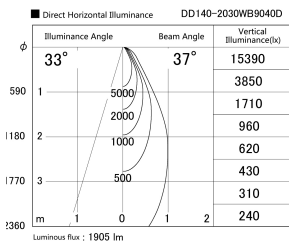

Item no. DD140-2030WB9040D

Series Name: Cledy spark (Deep cone)  
(DD140-D)

Installation	Recessed mount
Type	Fixed downlight $\Phi$ 100
Fixture wattage	21W
Beam angle	37
Color Temp.	4000K
CRI	Ra>90
Luminous	1903 lm
Body	Die-cast aluminum alloy
Body finish	N/A
Trim finish	Black
Reflector finish	White
IP Rate	IP20
Light source	COB module
Input Voltage	AC220~240V
Dimming Type	Non-Dimmable
Certificate	CE,CCC
Cut Hole	100mm