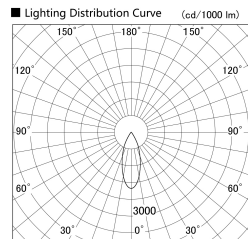

Item no. DD140-2030WB9040D

Series Name: Cledy spark (Deep cone)  
(DD140-D)

Installation	Recessed mount
Type	Fixed downlight $\Phi$ 100
Fixture wattage	21W
Beam angle	37
Color Temp.	4000K
CRI	Ra>90
Luminous	1903 lm
Body	Die-cast aluminum alloy
Body finish	N/A
Trim finish	Black
Reflector finish	White
IP Rate	IP20
Light source	COB module
Input Voltage	AC220~240V
Dimming Type	Non-Dimmable
Certificate	CE,CCC
Cut Hole	100mm